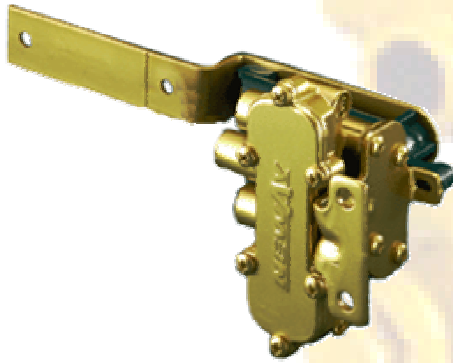

Neway Height Control Valves

IMMEDIATE RESPONSE HEIGHT CONTROL VALVE

Pt No: **90554241**. 1/4 NPT Ports

Pt No: **90554243**. 12mm x 1.5 Ports

IMMEDIATE RESPONSE HEIGHT CONTROL VALVE WITH DUMP

Pt No: **90554271**. 1/4 NPT Ports

Pt No: **90554273**. 12mm x 1.5 Ports

CONTROLLED RESPONSE HEIGHT CONTROL VALVE

Pt No: **90054007**. 1/8 NPT Ports- 1/4 Tubing

Pt No: **90554183**. 1/8 NPT Ports- 3/8 Tubing

Pt No: **90554147**. 1/8 NPT Ports- Metric

Pt No: **90554111**. 1/8 NPT Ports- Inverted Flare

CONTROLLED RESPONSE HEIGHT CONTROL VALVE WITH DUMP VALVE

Pt No: **90554334**. 1/8 NPT Ports

1/4 & 3/8 Tubing