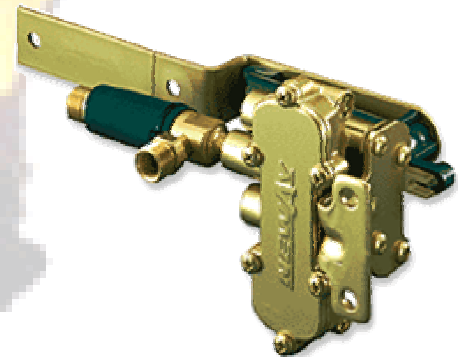

Neway Height Control Valves

IMMEDIATE RESPONSE HEIGHT CONTROL VALVE

Pt No: **90554241**. 1/4 NPT Ports

Pt No: **90554243**. 12mm x 1.5 Ports

IMMEDIATE RESPONSE HEIGHT CONTROL VALVE WITH DUMP

Pt No: **90554271**. 1/4 NPT Ports

Pt No: **90554273**. 12mm x 1.5 Ports

CONTROLLED RESPONSE HEIGHT CONTROL VALVE

Pt No: **90054007**. 1/8 NPT Ports- 1/4 Tubing

Pt No: **90554183**. 1/8 NPT Ports- 3/8 Tubing

Pt No: **90554147**. 1/8 NPT Ports- Metric

Pt No: **90554111**. 1/8 NPT Ports- Inverted Flare

CONTROLLED RESPONSE HEIGHT CONTROL VALVE WITH DUMP VALVE

Pt No: **90554334**. 1/8 NPT Ports

1/4 & 3/8 Tubing