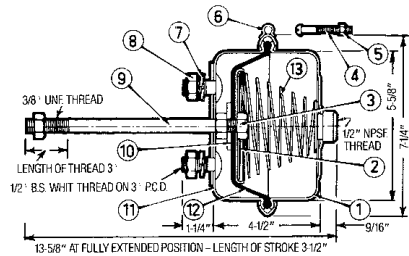

pbr

DON'T STOP WITHOUT US

Designed for use in pairs on trailers to actuate mechanical brakes

PBR Vacuum Power Chambers

POWER CHAMBERS

The B220R has an approximate pull of 220 lbs, and a stroke of 3 1/2". This is the smallest power chamber in the PBR range. Mainly used for operating mechanical brakes on caravans and small trailers.

B220R

The B330R has an approximately 330 lbs pull force and a 4" stroke. A typical application for these units is where it is impractical to mount two B220R Power Chambers.

B330R

** Typical Installation*