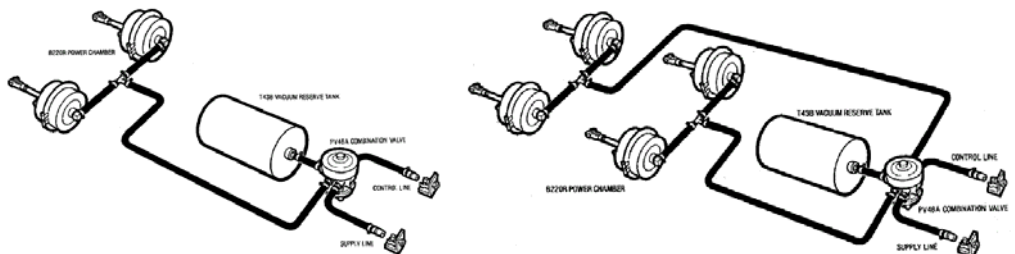

pbr

DON'T STOP WITHOUT US

Designed for use in pairs on trailers to actuate mechanical brakes

PBR Vacuum Power Chambers

POWER CHAMBERS

The B220R has an approximate pull of 220 lbs, and a stroke of 3 1/2". This is the smallest power chamber in the PBR range. Mainly used for operating mechanical brakes on caravans and small trailers.

B220R

The B330R has an approximately 330 lbs pull force and a 4" stroke. A typical application for these units is where it is impractical to mount two B220R Power Chambers.

B330R

** Typical Installation*