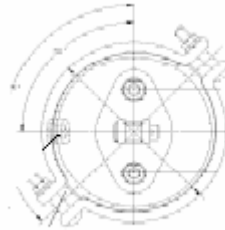

pbr

DON'T STOP WITHOUT US

MI
NEWAY ANCHORLOK
EXPERIENCE

Midland

"S"-Cam Spring Brakes & Power Chambers

**P
R
O
D
U
C
T
R
A
N
G
E**

POWER CHAMBERS

TYPE	MIDLAND	ANCHORLOK
TYPE 9	MA36090	N/A
TYPE 12	MA36120	N/A
TYPE 16	MA36160	N/A
TYPE 20	MA36200	CA2620
TYPE 24	MA36240	259733A
TYPE 30	MA36300	CA30JA
TYPE 36	N/A	229300B

ANCHORLOK 'S-CAM' SPRING BRAKES

TYPE	SINGLE CLAMP	DOUBLE CLAMP
09-16	09-16SB	
12-12	N/A	12-12SB
12-16	N/A	CA1216S
16-24	N/A	16-24SB
20-24	20-24GSB	N/A
24-24	24-24GSB	24-24SB
24-30	24-30GSB	24-30SB
30-30	30-30GSB	30-30SB
36-36	36-36SB	N/A