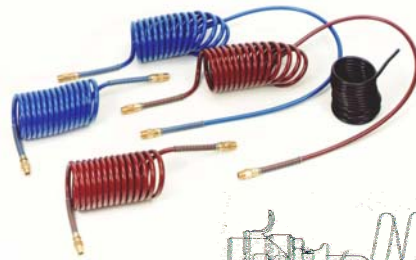

pbr

DON'T STOP WITHOUT US

AIR & ELECTRICAL SUZI COILS

AIR SUZI COILS

(All Suzi Coils come fitted with 1/2" NPT Male Fittings except CA2563& CA2566:Unfitted)

PART NO	TYPE	TUBE SIZE	WORKING LENGTH	NO. OF COILS	COIL SIZE	QTY & COLOUR
CA2560	Standard	1/2"	3 mtrs	14 +/- 1	100mm	1x Red, 1x Blue
CA2561	Long Tail	1/2"	4mtrs	14 +/- 1	100mm	1x Red, 1x Blue
CA2565	Baby	1/2"	2mtrs	9 +/- 1	100mm	1x Red, 1x Blue
CA2563	Extra Long	3/8"	7mtrs	22 +/- 1	100mm	1x Black (unfitted)
CA2566	Extend. Trailers	3/8"	10mtrs	56 +3/-2	100mm +/-5	1x Red, 1x Blue (unfitted)
CA2567	Extend. Trailers	1/2"	10mtrs	22 +/-1.5	153mm +/- 5 mm	1x Red, 1x Blue (fitted)

ELECTRICAL SUZI COILS

PART NO	TYPE	RATING	WIRE QTY & SIZE	WORKING LENGTH	NO. OF COILS
T344	Light Duty Std UNFITTED	10 amp	7 Core x 3 mm	3 mtrs	14 +/- 1
T520	Light Duty Long Tail UNFITTED	10 amp	7 Core x 3 mm	4 mtrs	14 +/- 1
T518	Heavy Duty Std UNFITTED	15 amp	7 Core x 4 mm	3 mtrs	14 +/- 1
T521	Heavy Duty Long Tail UNFITTED	15 amp	7 Core x 4 mm	4 mtrs	14 +/- 1
T524	Extra Heavy Duty Std UNFITTED	25 amp	7 Core x 6 mm	3 mtrs	14 +/- 1
T524-F	Extra Heavy Duty Std FITTED	25 amp	7 Core x 6 mm	3 mtrs	14 +/- 1
T525	Extra Heavy Duty Standard UNFITTED	25 amp	7 Core x 6 mm	4 mtrs	14 +/- 1
T525-F	Extra Heavy Duty Std FITTED	25 amp	7 Core x 6 mm	4 mtrs	14 +/- 1
T526	Heavy Duty Long Tail UNFITTED	15 amp	7 Core x 4 mm	4 mtrs	14 +/- 1
ABS623	ABS SUZI COIL	12 Volt	5 Core	4.5 mtrs	32.5
ABS604	ABS SUZI COIL	24 Volt	5 Core	4.5 mtrs	19

P
R
O
D
U
C
T

R
A
N
G
E

PBR Australia Pty Ltd
264 East Boundary Road
East Bentleigh Vic 3165

www.pbr.com.au

Phone: (03) 9575 2200

Fax: (03) 9575 2288